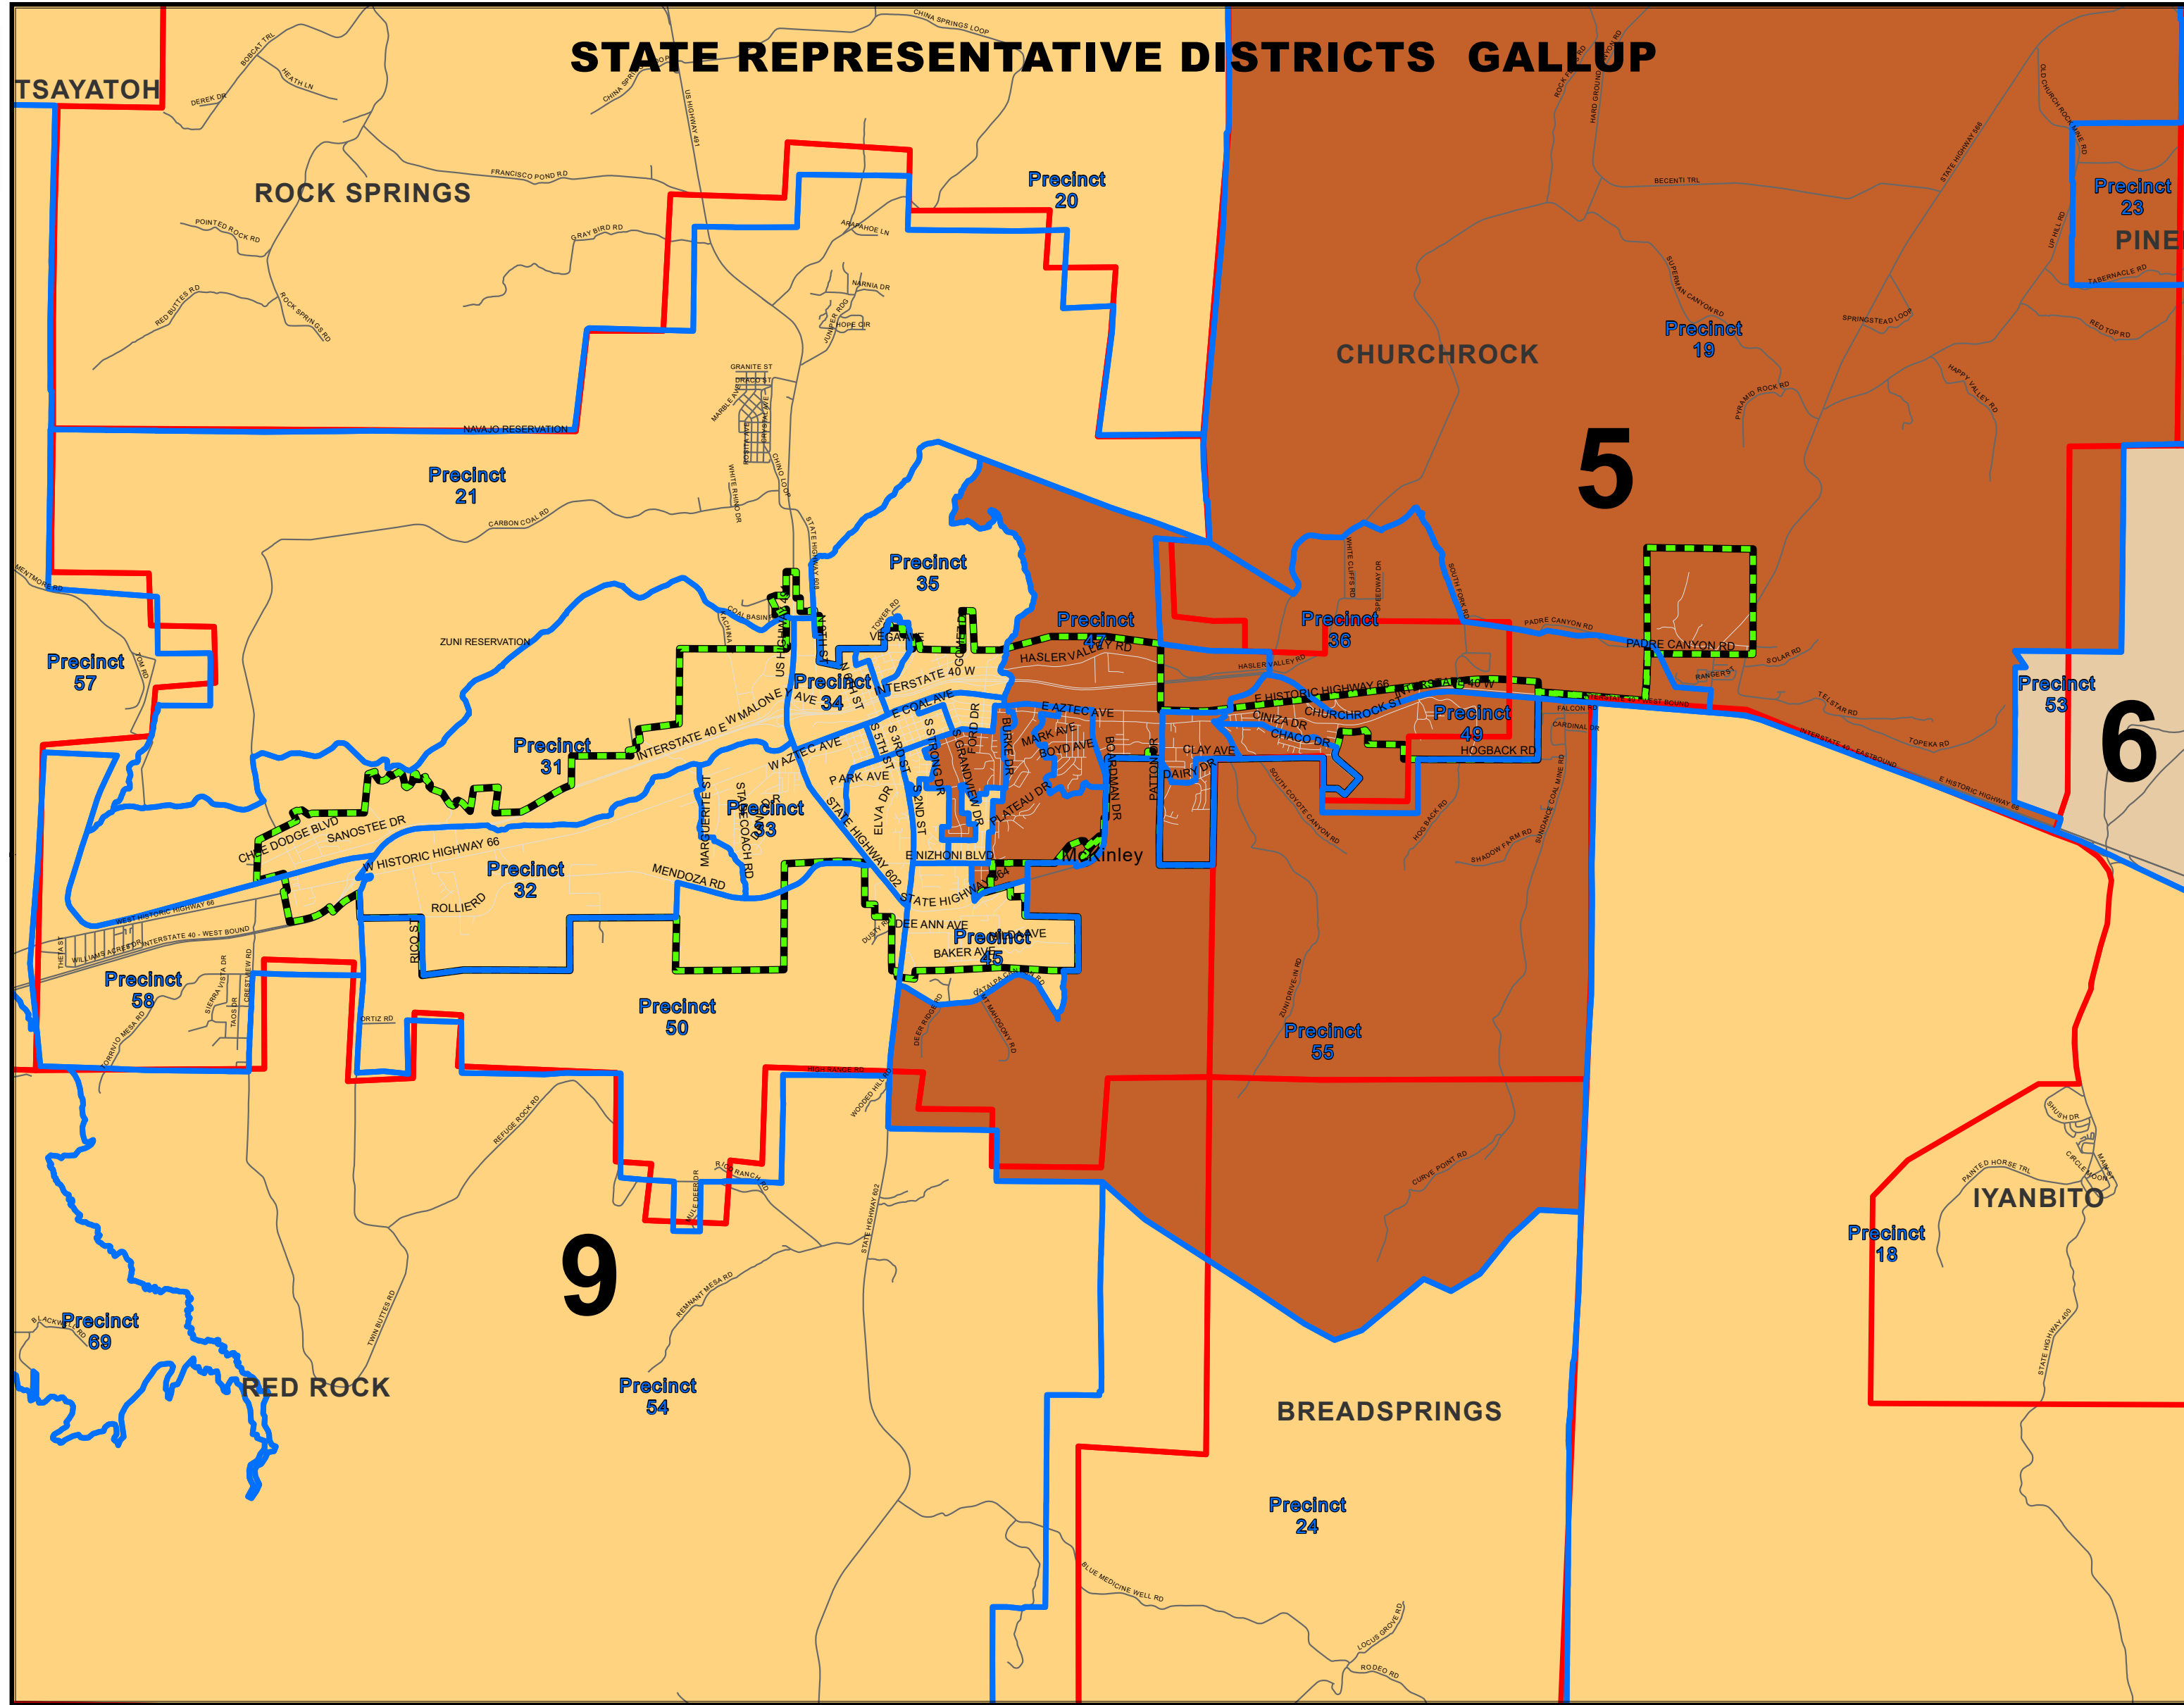

NAD 1983 UTM Zone 13N  
 Projection: Transverse Mercator  
 Geographic Coordinate System: GCS North American 1983  
 Datum: North American 1983

- Legend:**
- Precinct Boundaries
  - Chapter Boundaries
  - City Limits of Gallup
  - County Roads
  - County Boundaries
  - McKinley Boundary

- DISTRICTS**
- 5
  - 6
  - 9

**GIS MAP DISCLAIMER:**  
 This map is for graphical purposes only.  
 They do not represent a legal survey.  
 All information presented on this map  
 are provided "as is" and expressly  
 disclaim any warranties, including  
 accuracy, misuse, otherwise expressed  
 or implied. (Map Date: 4/28/2022)